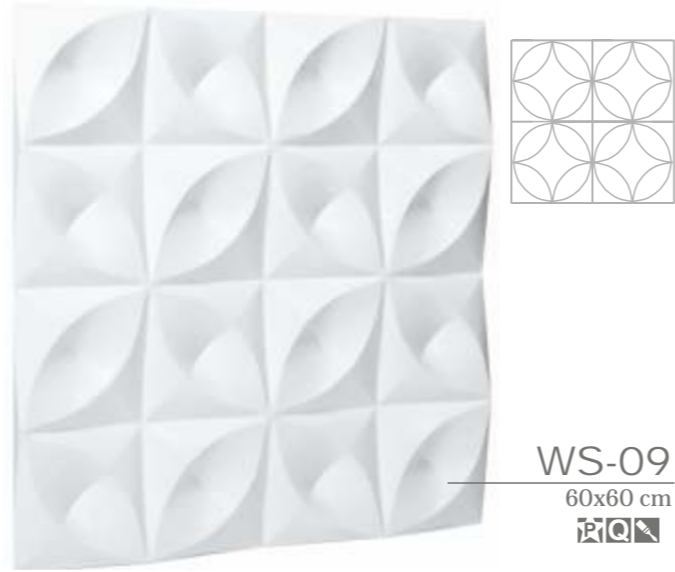

WS-06
60x60 cm
[Icons]

WS-09
60x60 cm
[Icons]