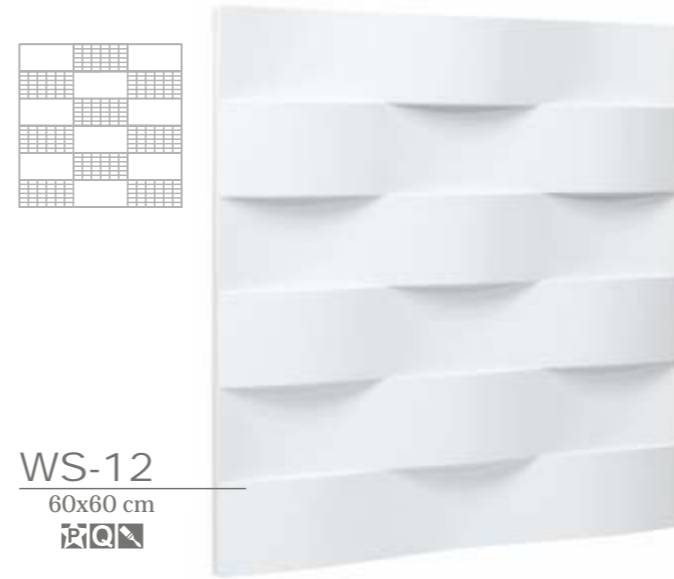

WS-06
60x60 cm
[Icons]

WS-09
60x60 cm
[Icons]

WS-11
60x60 cm
[Icons]

WS-13
60x60 cm
[Icons]

WS-07
60x60 cm
[Icons]

WS-10
60x60 cm
[Icons]

WS-12
60x60 cm
[Icons]

WS-14
60x60 cm
[Icons]

WS-08
60x60 cm
[Icons]

easy to paint /
Leicht anzustreichen /
facile a peindre /
facile da pitturare /
latwe do pomalowania /
ahko ma ova

WS-15
60x60 cm
[Icons]

DESIGN REGISTERED : WS-01 - WS-20

deco	✓	[Icon]	✓	EASY CUT	✓
[Icon]	✓	[Icon]	✓	EASY PAINT	✓
[Icon]	✓	[Icon]	✓	WATERPROOF	✓
OUT		[Icon]		[Icon]	✓