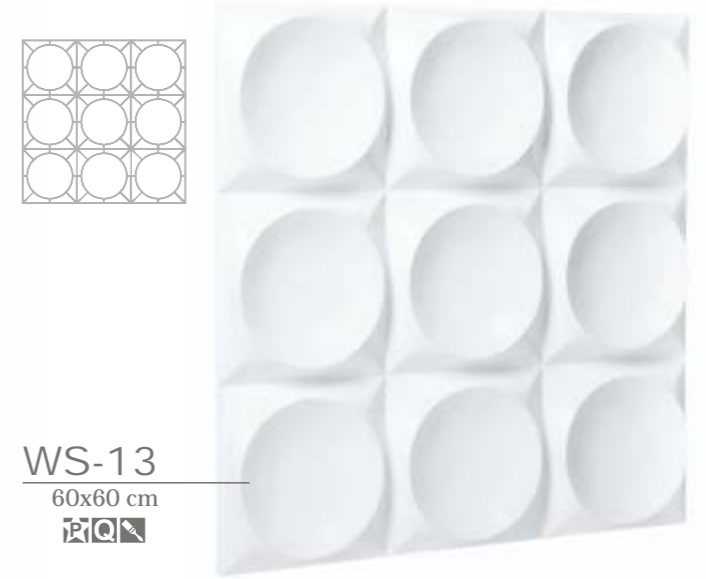

WS-13
60x60 cm
[Icons]