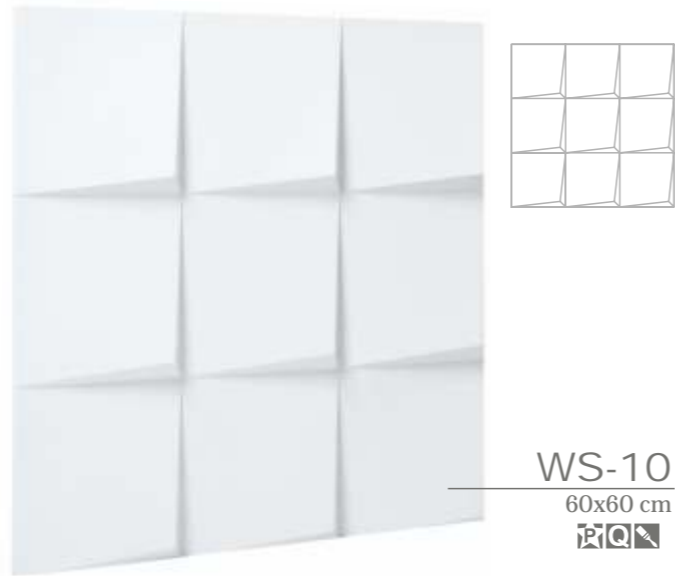

WS-06
60x60 cm
[Icons]

WS-09
60x60 cm
[Icons]

WS-11
60x60 cm
[Icons]

WS-13
60x60 cm
[Icons]

WS-07
60x60 cm
[Icons]

WS-10
60x60 cm
[Icons]

WS-12
60x60 cm
[Icons]

WS-14
60x60 cm
[Icons]

WS-08
60x60 cm
[Icons]

easy to paint /
Leicht anzustreichen /
facile a peindre /
facile da pitturare /
latwe do pomalowania /
ahko ma ova

WS-15
60x60 cm
[Icons]

DESIGN REGISTERED : WS-01 - WS-20

deco	✓	[Icon]	✓	EASY CUT	✓
[Icon]	✓	[Icon]	✓	EASY PAINT	✓
[Icon]	✓	[Icon]	✓	WATERPROOF	✓
OUT		[Icon]		[Icon]	✓